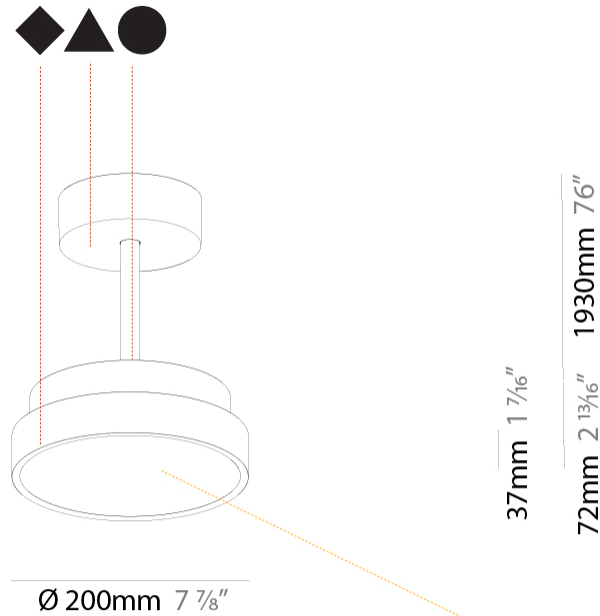

GENERAL

Series: Sign Diva Tube
Subseries: Sign Diva Tube
Brand: Prolicht
Division: Architectural
Mounting Type: Suspension
Mounting Location: Ceiling
Subcategory: Pendant

PHYSICAL

Shape: Round
Diameter (mm): 200
Diameter (in): 7 7/8
Height (mm): 72
Height (in): 2 13/16
Max. Overall Height (mm): 1972
Max. Overall Height (in): 77 5/8
Light Distribution: Direct
Weight (kg): 1.648
Weight (lbs): 3.633
Diffuser: PMMA - Opal / Micro-Prism / Sparkling Secret / Vintage Industrial
Fixture Finish: SSR / BKV / CWI / CRY / HAB / UFT / ITA / RUA / FTG / MYG / LOD / PUS / FRO / FUP / KIA / POP / BLS / SPG / MEY / GOH / GUM / CHC / COM / ABZ / JAG / OBR / MOS / ROR
Fixture Material: Extruded Aluminum / Steel

ELECTRICAL

Lamp Type: LED (Zhaga Standard)
Input Wattage (W): 10
Dimming: Tri-Mode (Non-Dimming and Phase Dimming (120Vac only) and 0-10V Dimming)
Driver Included: Yes
Driver Location: Integrated
Driver Type: Constant Current - Universal
Driver Class: Class 2
Input Voltage (V): 120 - 277
Constant Current (MA): 350

LED

Color Temperature (°K): 2700 / 3000 / 3500 / 4000
Max. Delivered Lumen (lm): 836 / 895 / 903 / 921
Nominal Lumen (lm): 1280 / 1370 / 1382 / 1410
CRI: >90 CRI
Lamp Life (hrs): 50000

OPTICAL

RATINGS AND CERTIFICATIONS

Certified By: Certified for North American Standards
IP rating: IP20